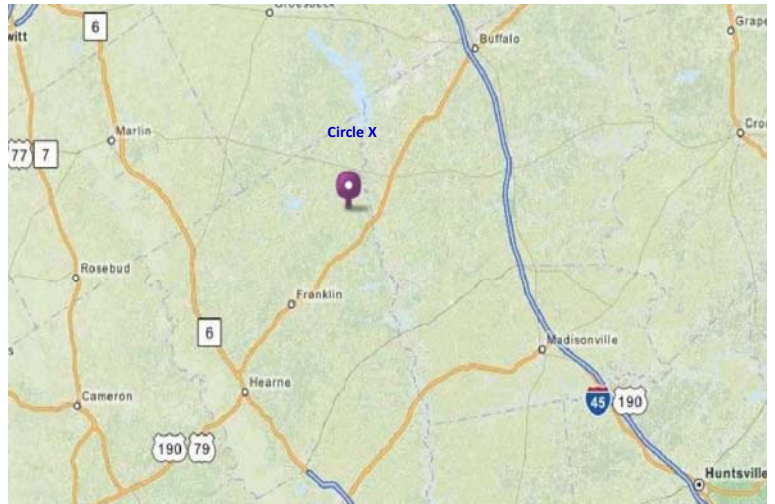

Circle X
Camp Cooley Ranch
4297 Camp Cooley Rd
Franklin, TX 77856

Directions to Camp Cooley Ranch from Franklin

From red light on Hwy 79 in Franklin go East on Hwy 79 for 10.8 miles, Turn left on Rolke Ranch Rd (CR 372). Follow for 4 miles to Camp Cooley entry gate. Continue 1.4 miles on Camp Cooley Rd. Take a right on Sale Barn Rd. Continue about .3 miles to Sale Barn on right. Parking is on the left.

Directions to Camp Cooley Ranch from Marquez

From the intersection of Hwy 7 and Hwy 79 in Marquez, travel West on Hwy 79 for 7.9 miles to Holly Cemetery Road. Take a right on Holly Cemetery Road and continue 1.9 miles to Varvel Road and take a left. Continue .5 miles to Camp Cooley Rd. Take a right and continue 2 miles on Camp Cooley Road to Sale Barn Rd. Take a right on Sale Barn Road and continue about .3 miles to Sale Barn on the right. Parking is on the left.

Directions to Camp Cooley Ranch from North of the Ranch

From the intersection of Hwy 7 and FM 979 continue South on FM 979 3.5 miles to FM 2096. Take a left on FM 2096 and continue for 2.3 miles to Cole Branch Road on the Left. Take a left on Cole Branch Road and continue .7 miles to Camp Cooley Road. Take a Right on Camp Cooley Road and continue 2.8 miles to Sale Barn Road on the Left. Turn on Sale Barn Road and continue .3 miles. The Sale Barn is on the right and parking is on the left.