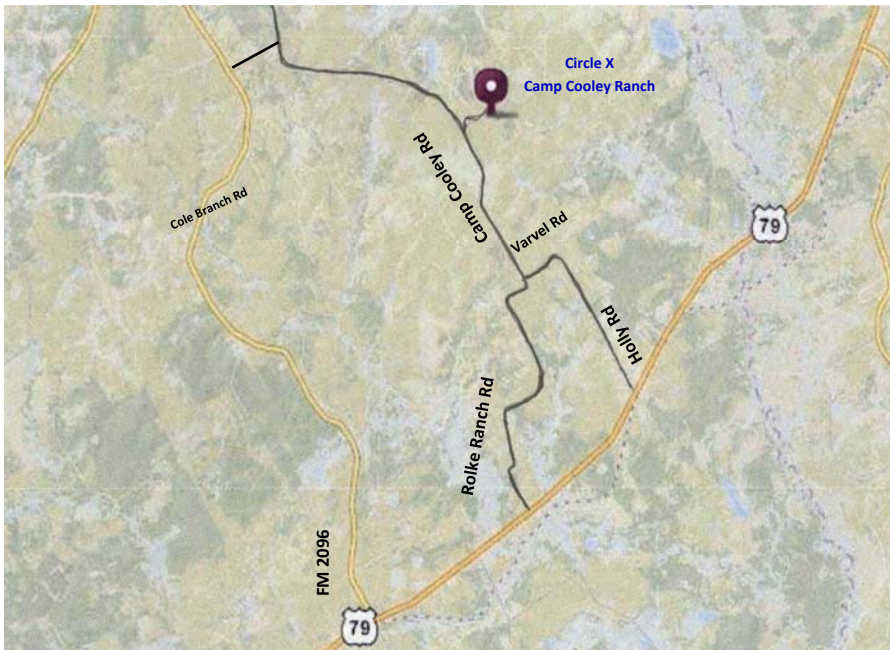

Circle X
Camp Cooley Ranch
4297 Camp Cooley Rd
Franklin, TX 77856

Directions to Camp Cooley Ranch from Franklin

From red light on Hwy 79 in Franklin go East on Hwy 79 for 10.8 miles, Turn left on Rolke Ranch Rd (CR 372). Follow for 4 miles to Camp Cooley entry gate. Continue 1.4 miles on Camp Cooley Rd. Take a right on Sale Barn Rd. Continue about .3 miles to Sale Barn on right. Parking is on the left.

Directions to Camp Cooley Ranch from Marquez

From the intersection of Hwy 7 and Hwy 79 in Marquez, travel West on Hwy 79 for 7.9 miles to Holly Cemetery Road. Take a right on Holly Cemetery Road and continue 1.9 miles to Varvel Road and take a left. Continue .5 miles to Camp Cooley Rd. Take a right and continue 2 miles on Camp Cooley Road to Sale Barn Rd. Take a right on Sale Barn Road and continue about .3 miles to Sale Barn on the right. Parking is on the left.

Directions to Camp Cooley Ranch from North of the Ranch

From the intersection of Hwy 7 and FM 979 continue South on FM 979 3.5 miles to FM 2096. Take a left on FM 2096 and continue for 2.3 miles to Cole Branch Road on the Left. Take a left on Cole Branch Road and continue .7 miles to Camp Cooley Road. Take a Right on Camp Cooley Road and continue 2.8 miles to Sale Barn Road on the Left. Turn on Sale Barn Road and continue .3 miles. The Sale Barn is on the right and parking is on the left.